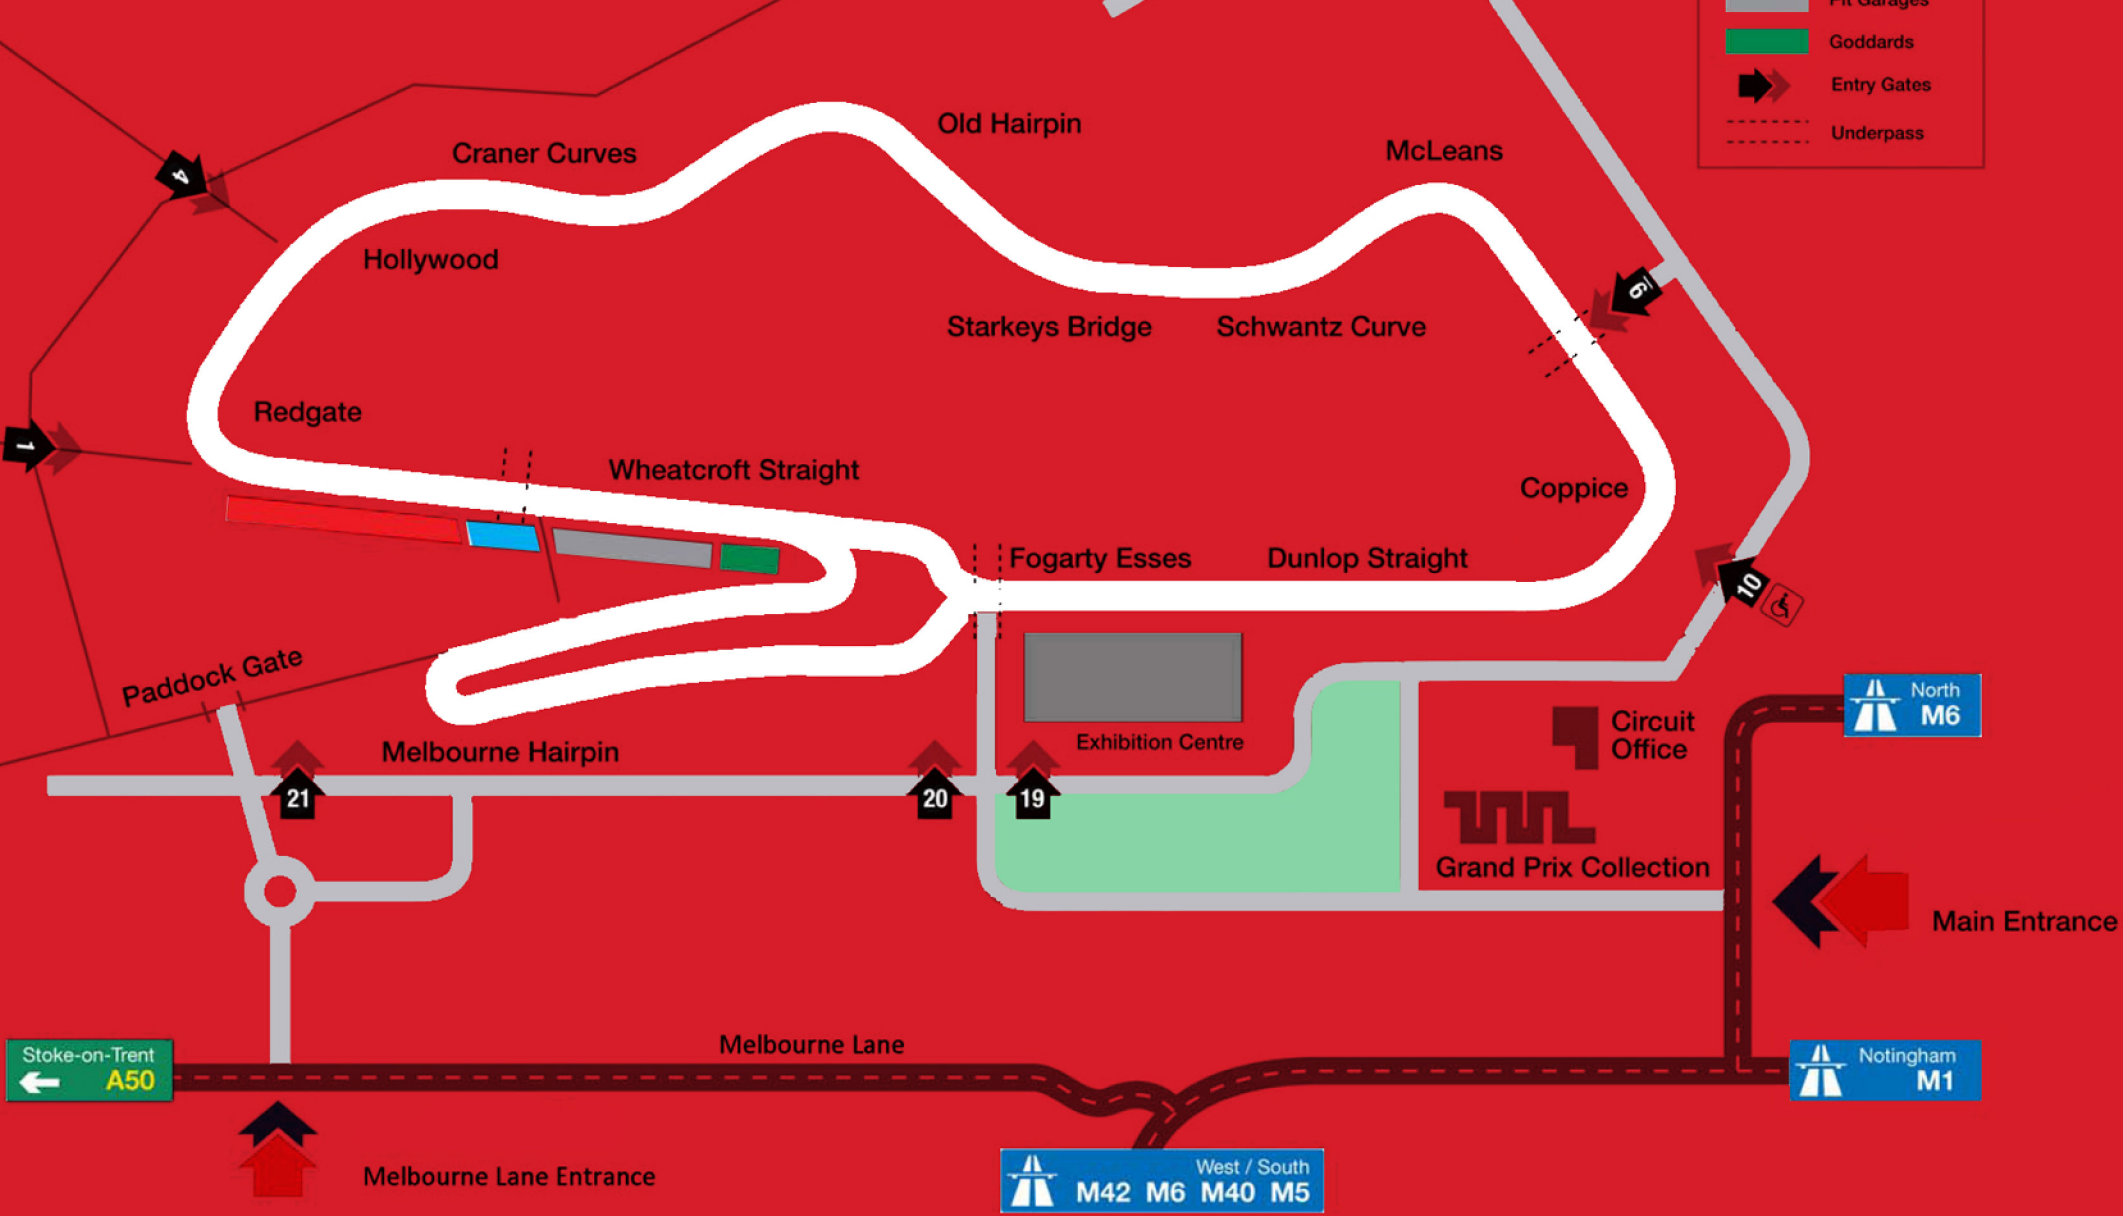

# DONINGTON PARK

**MAP KEY**

- Redgate Suites
- Paddock Suite
- Pit Garages
- Goddards
- Entry Gates
- Underpass

Stoke-on-Trent  
← A50

Melbourn Lane Entrance

West / South  
M42 M6 M40 M5

Nottingham  
M1

North  
M6

Main Entrance